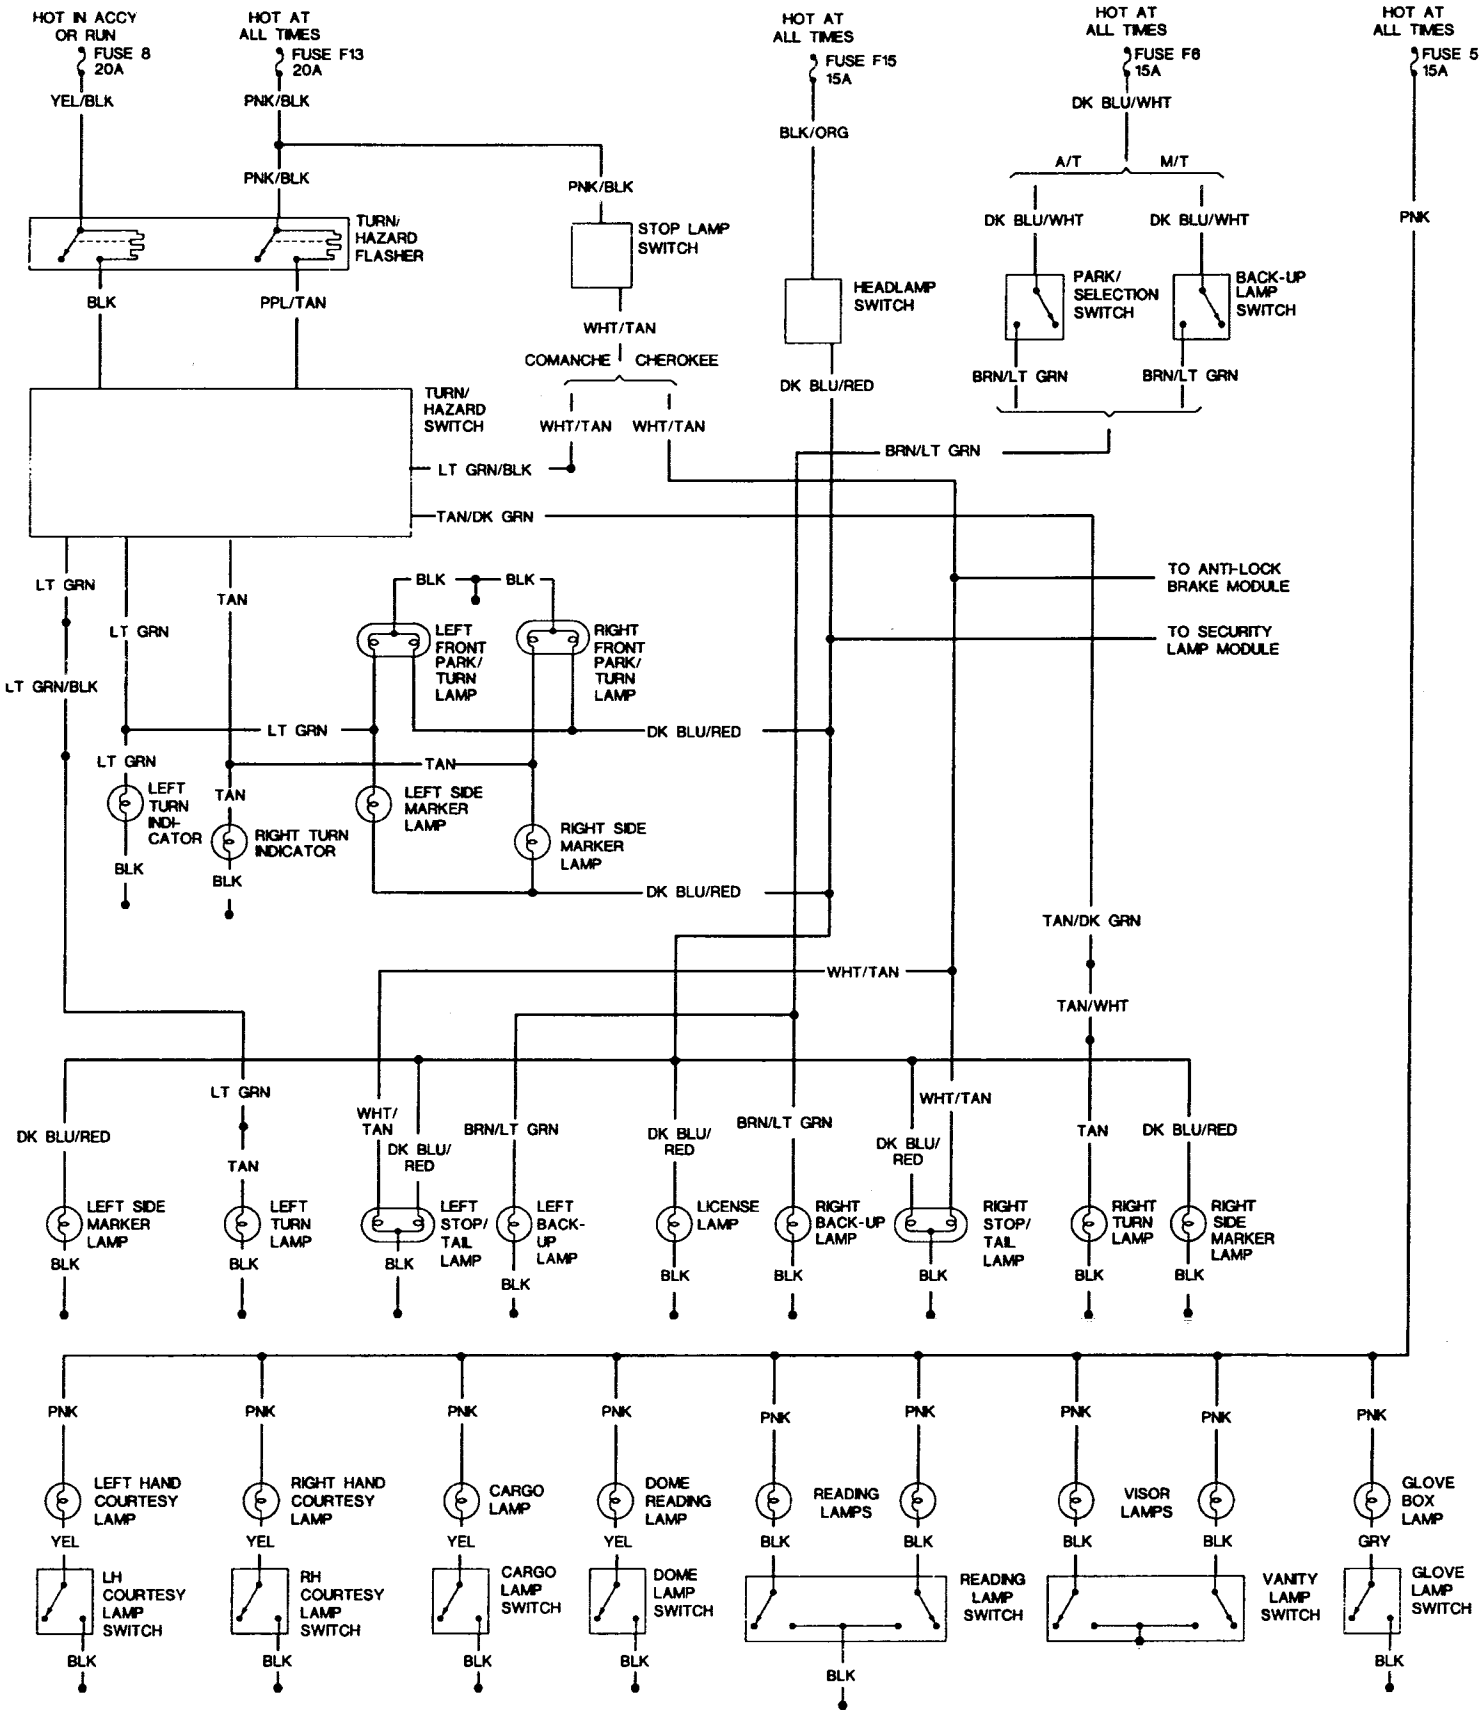

# 1992 CHEROKEE/COMANCHE CHASSIS SCHEMATIC

DIAGRAM 21